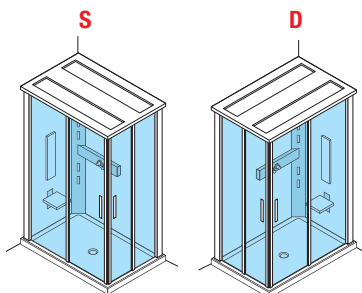

MANUAL MONOMANDO	120 x 80	h 8	209	S	NEXA120SM1F-1K	
			209	D	NEXA120DM1F-1K	
	120 x 80	h 15	216	S	NEXA129SM1F-1K	
			216	D	NEXA129DM1F-1K	
THERMOSTATIC TERMOSTÁTICO	120 x 80	h 8	209	S	NEXA120ST1F-1K	
			209	D	NEXA120DT1F-1K	
	120 x 80	h 15	216	S	NEXA129ST1F-1K	
			216	D	NEXA129DT1F-1K	

PLUS VERSION / *VERSIÓN PLUS*

Features / Acabados p. 330

WITH DOME - STEAM GENERATOR AND SHOWER HEAD / *CON TECHO-SAUNA Y DUCHA FIJA*

FEATURES: Dome in leafy HPL in wooden finish, Adjustable hydromassage jets, Shower head, Handshower in chromed brass, Folding seat in leafy HPL in wooden finish, Back in leafy HPL in wooden finish, Soap holders in leafy HPL in wooden finish, Shower tray footrest in leafy HPL in wooden finish, Steam Plus version (steam and aroma dispenser, Radio FM RDS Stereo, MP3 AUX plug, Chromolight), Touch screen remote control

ACABADOS: *Sauna plus, Jet de vapor y Porta-esencias, Mando a distancia de pantalla táctil, Cromolight, Radio FM RDS Stereo con 2 altavoces, Toma AUX para MP3, Techo de HPL acabado madera con ducha fija, Asiento reclinable de HPL acabado madera, Respaldo de HPL acabado madera, Hidromasaje vertical, Ducha de mano de latón cromado, Peana de HPL acabado madera, Portaobjetos acabado madera, Mezclador monomando o Termostático.*