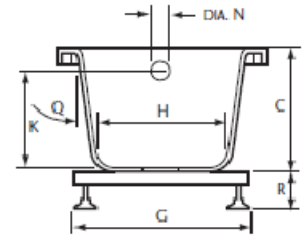

### Product Specification

<b>Product Code:</b>	BLW05
<b>Finishes:</b>	White
<b>Product Type:</b>	Traditional
<b>Construction:</b>	Cast acrylic and designed to conform to BS4305-1 and BS4305-5
<b>Dimensions for Fitting:</b>	Height: 410mm Width: 750mm Length: 1700
<b>Internal Dimensions:</b>	Width: 570mm Length: 1500mm
<b>Overflow to waste:</b>	335mm
<b>Water capacity:</b>	205Ltr

### DIMENSIONS

White	White 8mm
A 1700mm	A 1700mm
B 750mm	B 750mm
C 410mm	C 410mm
D 1500mm	D 1500mm
E 1230mm	E 1225mm
F 570mm	F 570mm
G 625mm	G 625mm
H 530mm	H 530mm
I 100mm	I 105mm
J 73mm	J 83mm
K 338mm	K 335mm
L 270mm	L 270mm
M 155mm	M 155mm
N 46mm	N 46mm
O 4°	O 4°
P 32°	P 32°
Q 4°	Q 4°
R 70 - 180mm	R 70 - 180mm
S 52mm	S 52mm
T 180mm	T 180mm
U 35mm	U 35mm