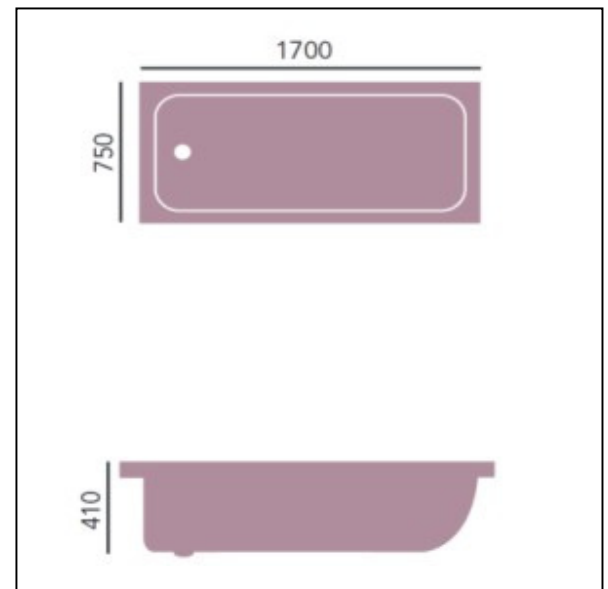

Technical Advice:
Guarantee:

For further information please call 0844 701 8503 or email technical@heritagebathrooms.com.
25 years covering manufacturing faults.

Heritage Bathrooms, Unit 6, Albert Road, St. Philips Central, Bristol, BS2 0XJ
Telephone: 0844 701 8501 Facsimile: 0844 701 8502
Web Site: www.heritagebathrooms.com Email: technical@heritagebathrooms.com

delivery to showroom

25
YEAR
GUARANTEE

D2

The information contained on this page was correct at date of issue. Fitting dimensions are provided as a guide only. Some variation may occur due to manufacturing tolerances. Heritage Bathrooms pursues a policy of continuing improvement in design and performance of its products and so reserves the right to change specifications without prior notice.