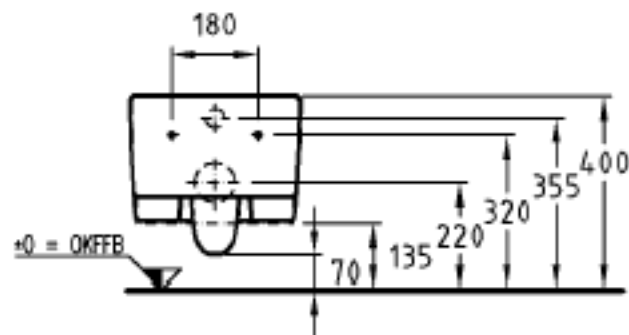

without decorative trim

with decorative trim

Model: **Wash-down WC, 6 l, wall hung**  
 to DIN-EN 997 6 A/C,  
 DINEN 38, for concealed  
 cistern or concealed pressure  
 flush

Model no.: 201300  
 Material: Keravit (sanitara china)  
 Weight: 24,0 kg  
 Combinability: with **decorative trims**,  
 model no. 500070, 500075,  
 of the JOOP! bathroom range.

Model: **JOOP! WC seat with cover,**  
 removable hinges,  
 with soft-closing mechanism

Model no.: 575100  
 Hinges: stainless steel