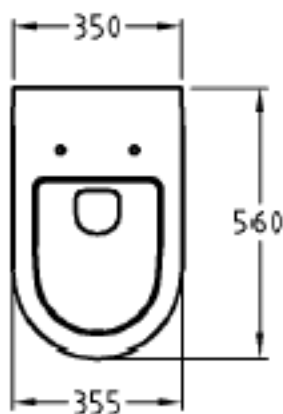

without decorative trim

with decorative trim

Model: **Wash-down WC, 6 l, wall hung**  
 to DIN-EN 997 6 A/C,  
 DINEN 38, for concealed  
 cistern or concealed pressure  
 flush

Model no.: 201300  
 Material: Keravit (sanitara china)  
 Weight: 24,0 kg  
 Combinability: with **decorative trims**,  
 model no. 500070, 500075,  
 of the JOOP! bathroom range.

Model: **JOOP! WC seat with cover,**  
 removable hinges,  
 with soft-closing mechanism

Model no.: 575100  
 Hinges: stainless steel