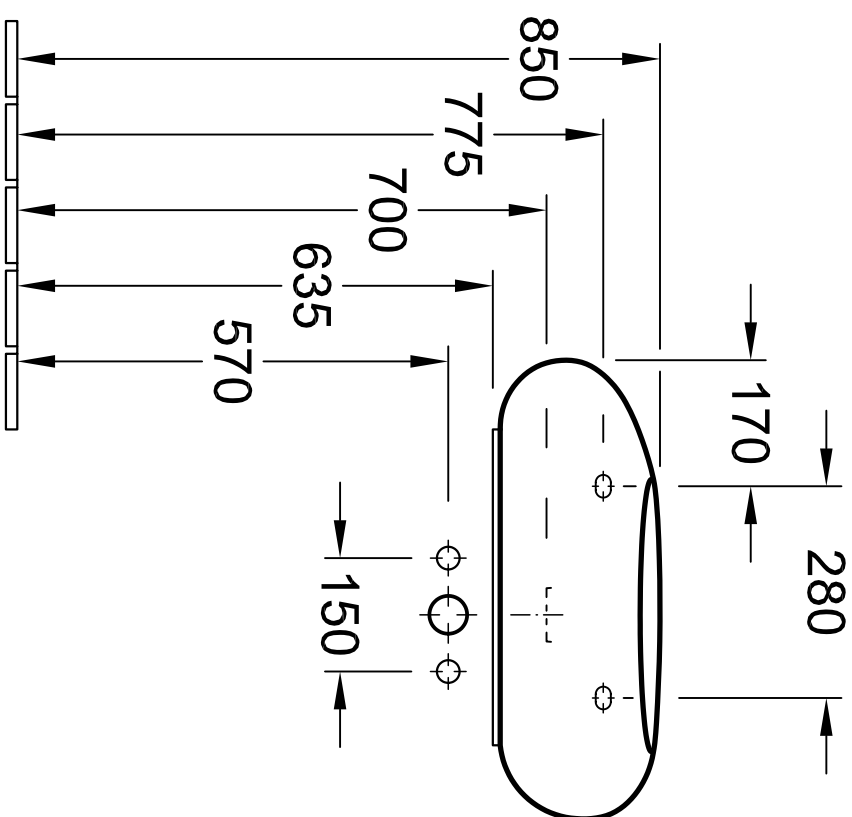

Dimensions for installation without furniture
 For installation without furniture see
 furnitur overview

Designation		PURE STONE		Villeroy & Boch	
5170 61 / 63 - Washbasin					
Altered:		Scale:	1 : 10	This drawing may not be copied or passed on to third parties or competitive companies without our permission. Villeroy & Boch accepts no liability whatsoever for these data and technical drawings. Other parties use them at their own risk. The dimensions indicated are not binding. Villeroy & Boch reserves the right to make product changes.	
Signed:	R. Halberstadt				
Date:	01. 2005				