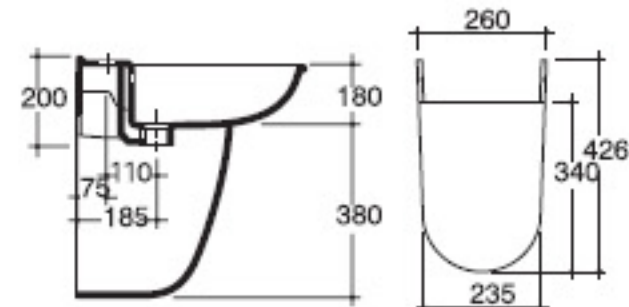

Hola
Colonna
Pedestal
Pedestal
COD. 29030

Hola
Semicolonna
Half Pedestal
Semipedestal
COD. 29031