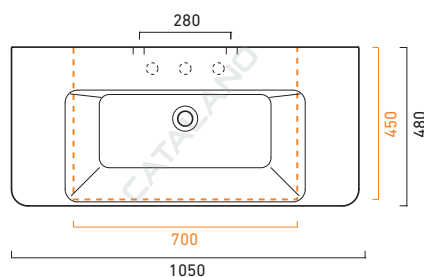

* COLONNA - PEDESTA - SÄULE - COLONNE 830