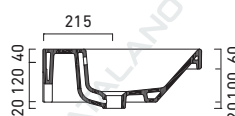

* COLONNA - PEDESTA - SÄULE - COLONNE 830