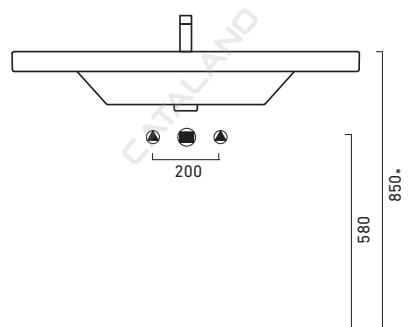

* COLONNA - PEDESTA - SÄULE - COLONNE 830