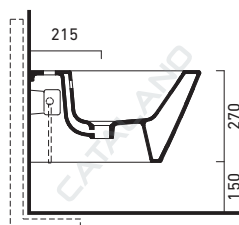

cod. 5SCSTP00
Sedile soft-close plus in resina inalterabile.
Soft-close Seat-cover Plus made of unalterable resin.
WC-Sitz SoftClose plus aus beständigem Harz.

cod. 5SCSTF00
Sedile soft-close in resina inalterabile.
Soft-close Seat-cover made of unalterable resin.
WC-Sitz SoftClose aus beständigem Harz.

cod. 5SCST00
Sedile in resina inalterabile.
Seat-cover made of unalterable resin.
WC-Sitz aus beständigem Harz.

RACCORDI RIGIDI
RIGID PIPES
MESSINGRÖHREN
RACCORDS RIGIDES