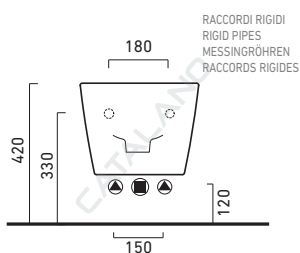

cod. 5SCSTP00
Sedile soft-close plus in resina inalterabile.
Soft-close Seat-cover Plus made of unalterable resin.
WC-Sitz SoftClose plus aus beständigem Harz.

cod. 5SCSTF00
Sedile soft-close in resina inalterabile.
Soft-close Seat-cover made of unalterable resin.
WC-Sitz SoftClose aus beständigem Harz.

cod. 5SCST00
Sedile in resina inalterabile.
Seat-cover made of unalterable resin.
WC-Sitz aus beständigem Harz.

RACCORDI RIGIDI
RIGID PIPES
MESSINGRÖHREN
RACCORDS RIGIDES