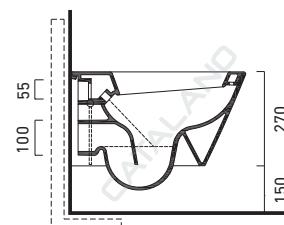

cod. 5SCSTP00
Sedile soft-close plus in resina inalterabile.
Soft-close Seat-cover Plus made of unalterable resin.
WC-Sitz SoftClose plus aus beständigem Harz.

cod. 5SCSTF00
Sedile soft-close in resina inalterabile.
Soft-close Seat-cover made of unalterable resin.
WC-Sitz SoftClose aus beständigem Harz.

cod. 5SCST00
Sedile in resina inalterabile.
Seat-cover made of unalterable resin.
WC-Sitz aus beständigem Harz.

RACCORDI RIGIDI
RIGID PIPES
MESSINGRÖHREN
RACCORDS RIGIDES