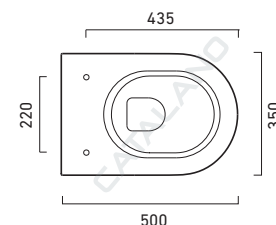

cod. 1BSV50N00

cod. 1VSV50N00

Bidet sospeso monoforo.
Wall-hung single-hole bidet.
Einloch-Hängebidet.

EN 14528 – CL20

Wc sospeso 4,5 lt.
Wall-hung WC 4,5 lt flush.
Wand-wc. 4,5 Liter.

EN 997 – CL1 – 5/4 + CL2