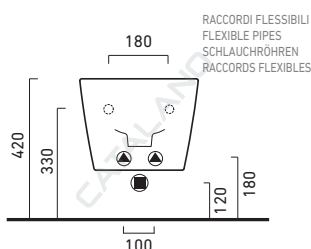

ZERO 50

cod. 1BSV50N00

cod. 1VSV50N00

Bidet sospeso monoforo.
Wall-hung single-hole bidet.
Einloch-Hängebidet.

EN 14528 – CL20

Wc sospeso 4,5 lt.
Wall-hung WC 4,5 lt flush.
Wand-wc. 4,5 Liter.

EN 997 – CL1 – 5/4 + CL2

cod. 5SCSTP00
Sedile soft-close plus in resina inalterabile.
Soft-close Seat-cover Plus made of unalterable resin.
WC-Sitz SoftClose plus aus beständigem Harz.

cod. 5SCSTF00
Sedile soft-close in resina inalterabile.
Soft-close Seat-cover made of unalterable resin.
WC-Sitz SoftClose aus beständigem Harz.

cod. 5SCST00
Sedile in resina inalterabile.
Seat-cover made of unalterable resin.
WC-Sitz aus beständigem Harz.

RACCORDI RIGIDI
RIGID PIPES
MESSINGRÖHREN
RACCORDS RIGIDES