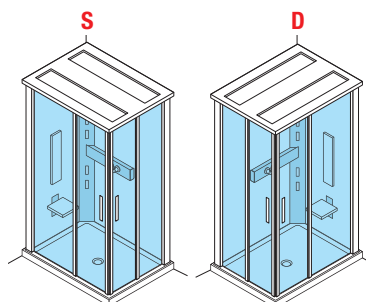

NEXIS 1 A 100x80

Glass thickness shower enclosure / <i>Cristal mampara</i>	8 mm
Glass thickness back walls / <i>Cristal paneles</i>	5 mm

Multifunction complete steam cubicle - Offset corner entry - 2 sliding doors + 2 fixed panels in line
Cabina angular

Mixer <i>Mezclador</i>	Dimensions / <i>Medidas</i>				Code <i>Código</i>	Select the HPL finish <i>Selección de color</i>				Price <i>Precio</i>
	Dimensions <i>Medidas</i> cm	Shower tray <i>Platos de ducha</i> cm	Overall height <i>Altura cabina</i> cm	Side <i>Lado</i>		A	P	Q	T	
						Wood white <i>Poro fresno blanco</i>	Ash <i>Fresno Natural</i>	White oak <i>Roble blanqueado</i>	Teak <i>Teka</i>	

C

HYDRO VERSION / *VERSIÓN HIDRO*

Features / Acabados p. 330

WITHOUT DOME / *SIN TECHO*

FEATURES: Folding seat in leafy HPL in wooden finish, Back in leafy HPL in wooden finish, Adjustable hydromassage jets, Handshower in chromed brass, Shower tray footrest in leafy HPL in wooden finish, Soap holders in leafy HPL in wooden finish.
ACABADOS: *Asiento reclinable de HPL acabado madera, Respaldo de HPL acabado madera, Hidromasaje vertical, Ducha de mano de latón cromado, Peana de HPL acabado madera, Portaobjetos acabado madera, Mezclador monomando o Termostático.*

WITH DOME AND SHOWER HEAD / *CON TECHO Y DUCHA FIJA*

FEATURES: Folding seat in leafy HPL in wooden finish, Back in leafy HPL in wooden finish, Adjustable hydromassage jets, Handshower in chromed brass, Shower tray footrest in leafy HPL in wooden finish, Soap holders in leafy HPL in wooden finish, Dome in leafy HPL in wooden finish.
ACABADOS: *Techo de HPL acabado madera con ducha fija, Asiento reclinable de HPL acabado madera, Respaldo de HPL acabado madera, Hidromasaje vertical, Ducha de mano de latón cromado, Peana de HPL acabado madera, Portaobjetos acabado madera, Mezclador monomando o Termostático.*