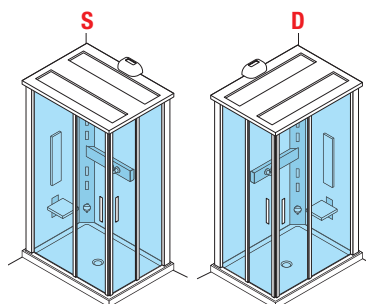

MANUAL MONOMANDO	100 x 80	h 8	227	S	NEXA100SM5-1K	
			227	D	NEXA100DM5-1K	
	100 x 80	h 15	234	S	NEXA109SM5-1K	
			234	D	NEXA109DM5-1K	
THERMOSTATIC TERMOSTÁTICO	100 x 80	h 8	227	S	NEXA100ST5-1K	
			227	D	NEXA100DT5-1K	
	100 x 80	h 15	234	S	NEXA109ST5-1K	
			234	D	NEXA109DT5-1K	

How to choose your product using the codes:
Ejemplo de código:

$$\text{NEXA100SM1-1KA} = \text{NEXA100SM1-1K} + \text{A}$$