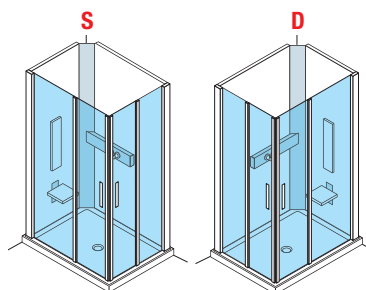

NEXIS 1 A 100x80

Glass thickness shower enclosure / <i>Cristal mampara</i>	8 mm
Glass thickness back walls / <i>Cristal paneles</i>	5 mm

Multifunction complete steam cubicle - Offset corner entry - 2 sliding doors + 2 fixed panels in line
Cabina angular

Mixer <i>Mezclador</i>	Dimensions / <i>Medidas</i>				Code <i>Código</i>	Select the HPL finish <i>Selección de color</i>				Price <i>Precio</i>
	Dimensions <i>Medidas</i> cm	Shower tray <i>Platos de ducha</i> cm	Overall height <i>Altura cabina</i> cm	Side <i>Lado</i>		A	P	Q	T	
						Wood white <i>Poro fresno blanco</i>	Ash <i>Fresno Natural</i>	White oak <i>Roble blanqueado</i>	Teak <i>Teka</i>	

C

HYDRO VERSION / *VERSIÓN HIDRO*

Features / Acabados p. 330

WITHOUT DOME / *SIN TECHO*

FEATURES: Folding seat in leafy HPL in wooden finish, Back in leafy HPL in wooden finish, Adjustable hydromassage jets, Handshower in chromed brass, Shower tray footrest in leafy HPL in wooden finish, Soap holders in leafy HPL in wooden finish.
ACABADOS: *Asiento reclinable de HPL acabado madera, Respaldo de HPL acabado madera, Hidromasaje vertical, Ducha de mano de latón cromado, Peana de HPL acabado madera, Portaobjetos acabado madera, Mezclador monomando o Termostático.*

WITH DOME AND SHOWER HEAD / *CON TECHO Y DUCHA FIJA*

FEATURES: Folding seat in leafy HPL in wooden finish, Back in leafy HPL in wooden finish, Adjustable hydromassage jets, Handshower in chromed brass, Shower tray footrest in leafy HPL in wooden finish, Soap holders in leafy HPL in wooden finish, Dome in leafy HPL in wooden finish.
ACABADOS: *Techo de HPL acabado madera con ducha fija, Asiento reclinable de HPL acabado madera, Respaldo de HPL acabado madera, Hidromasaje vertical, Ducha de mano de latón cromado, Peana de HPL acabado madera, Portaobjetos acabado madera, Mezclador monomando o Termostático.*