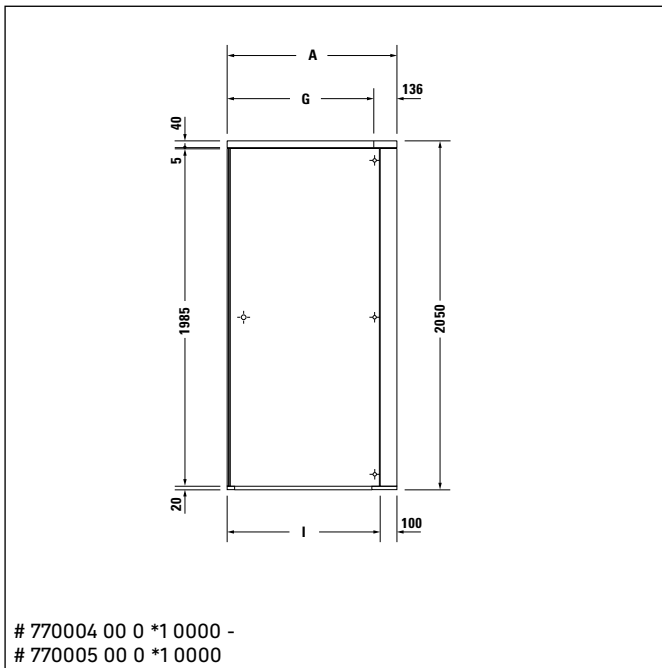

Technical drawing - Shower screen

- = Mounting area for plumbing hardware
- ..... = Pivot range of doors

Dimensions of large package (L x W x H)

2040 x 960 x 80 mm

Shipping dimensions (L x W x H)

2100 x 1090 x 450 mm

Shipping weight

~ 100 - 120 kg