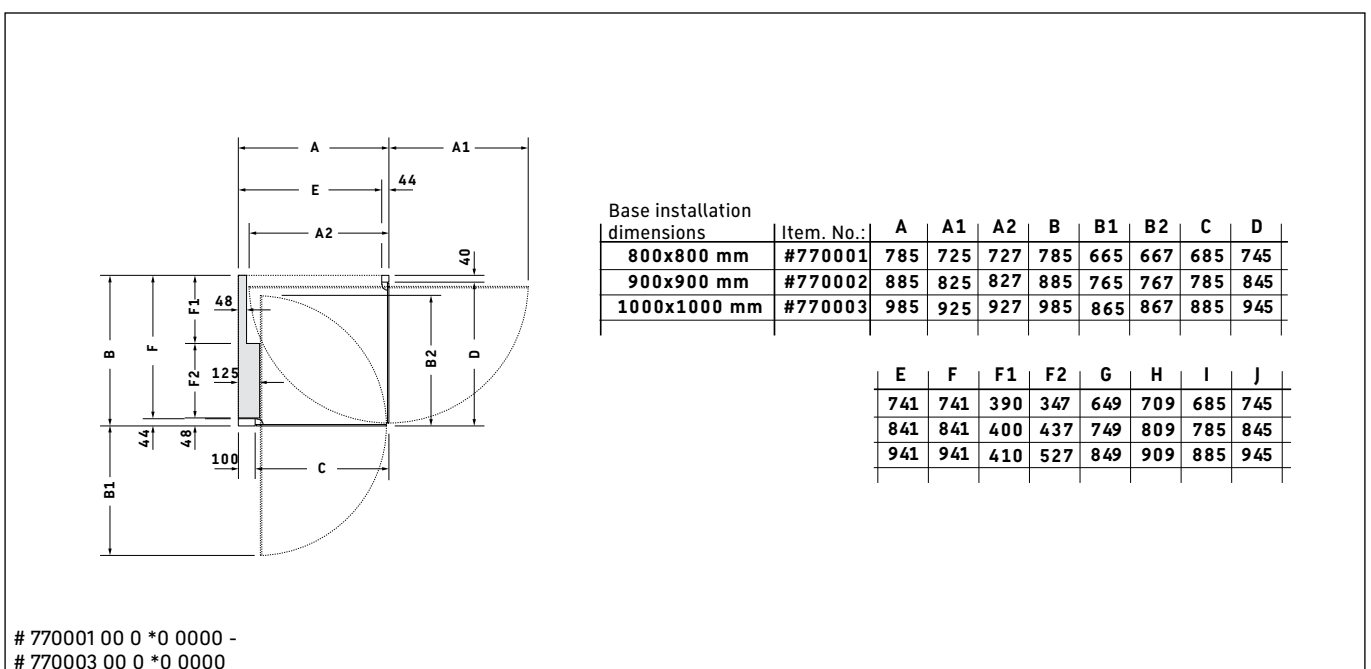

- = Mounting area for plumbing hardware
- = Pivot range of doors

Dimensions of large package (L x W x H)

2040 x 960 x 80 mm

Shipping dimensions (L x W x H)

2100 x 1090 x 450 mm

Shipping weight

~ 100 - 120 kg

Technical drawing - Shower screen

- = Mounting area for plumbing hardware
- = Pivot range of doors

Dimensions of large package (L x W x H) 2040 x 960 x 80 mm
Shipping dimensions (L x W x H) 2100 x 1090 x 450 mm
Shipping weight ~ 100 - 120 kg

Technical drawing - Shower screen

- = Mounting area for plumbing hardware
- = Pivot range of doors

Dimensions of large package (L x W x H)

2040 x 960 x 80 mm

Shipping dimensions (L x W x H)

2100 x 1090 x 450 mm