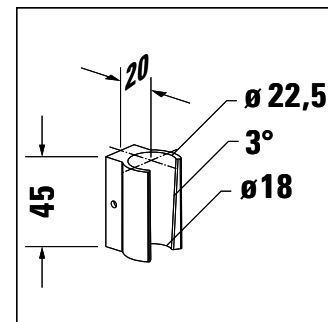

Handheld shower holder

> Provide information on mounting area for plumbing hardware to plumber (see "Technical drawing")