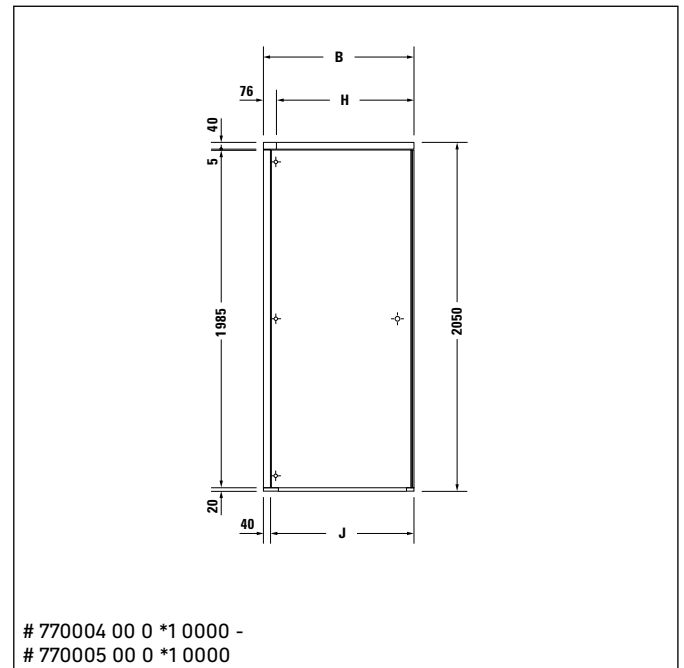

Technical drawing - Shower screen

- = Mounting area for plumbing hardware
- ..... = Pivot range of doors

Dimensions of large package (L x W x H)

2040 x 960 x 80 mm

Shipping dimensions (L x W x H)

2100 x 1090 x 450 mm

Shipping weight

~ 100 - 120 kg