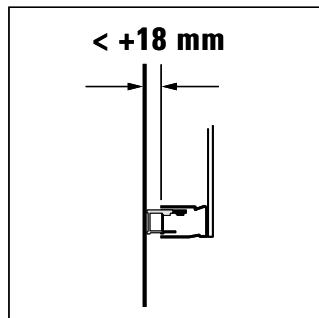

Pre-Installation

INSTALLATION LOCATION / INSTALLATION ROOM

> Ensure installation location fulfils following criteria

Doors / External access

- > Ensure that doors or other access openings are large enough to accommodate transport dimensions, keeping in mind the weight and need for sufficient manoeuvring room.

Ceiling height

min. 2150 mm from upper edge of shower basis / floor

Required area

see technical drawing

NOTE!

- Observe pivot range of doors.
- Observe base installation dimensions.

Shower base / floor

- Installed
- Completely level
- At a right angle to wall

Wall

- Wall tiled
- At a right angle to shower base / floor
- Completely straight:
  Maximum tolerance compensation at connection to wall 18 mm.