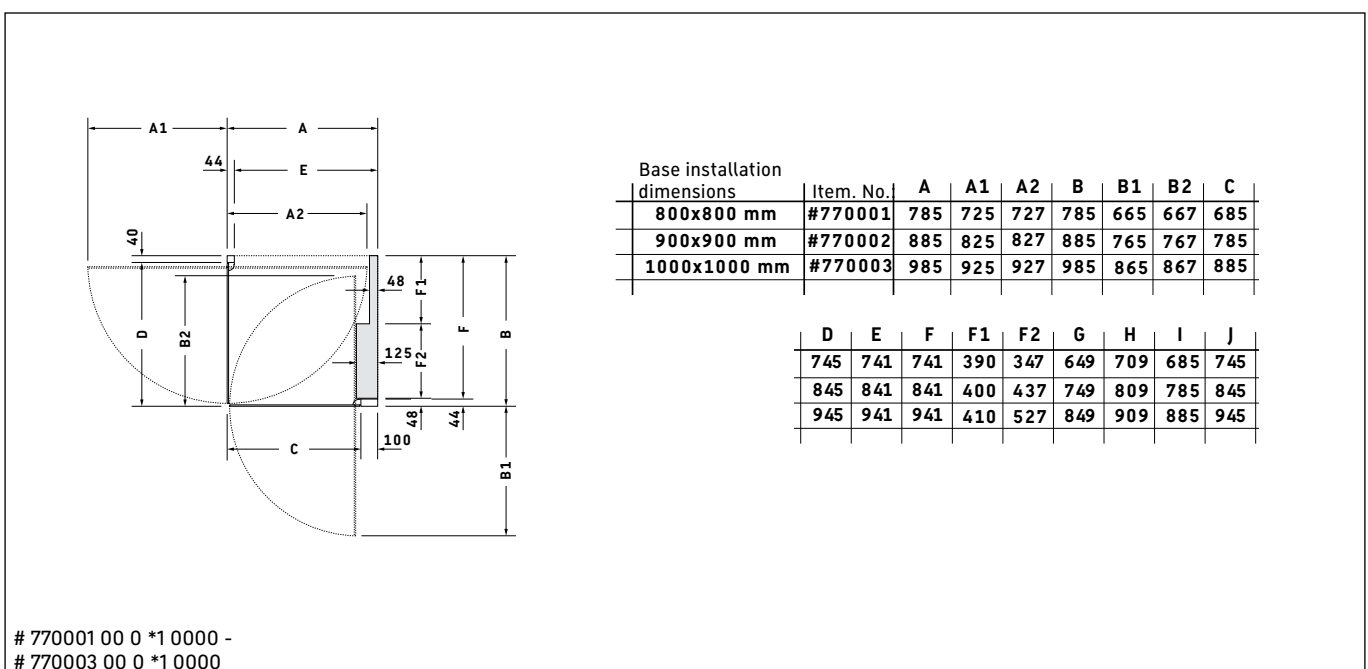

- = Mounting area for plumbing hardware
- = Pivot range of doors

Dimensions of large package (L x W x H)

2040 x 960 x 80 mm

Shipping dimensions (L x W x H)

2100 x 1090 x 450 mm

Shipping weight

~ 100 - 120 kg

Technical drawing - Shower screen

- = Mounting area for plumbing hardware
- = Pivot range of doors

Dimensions of large package (L x W x H) 2040 x 960 x 80 mm
Shipping dimensions (L x W x H) 2100 x 1090 x 450 mm
Shipping weight ~ 100 - 120 kg

Technical drawing - Shower screen

- = Mounting area for plumbing hardware
- = Pivot range of doors

Dimensions of large package (L x W x H)

2040 x 960 x 80 mm

Shipping dimensions (L x W x H)

2100 x 1090 x 450 mm

Shipping weight

~ 100 - 120 kg

Technical drawing - Shower screen

- = Mounting area for plumbing hardware
- = Pivot range of doors

Dimensions of large package (L x W x H)

2040 x 960 x 80 mm

Shipping dimensions (L x W x H)