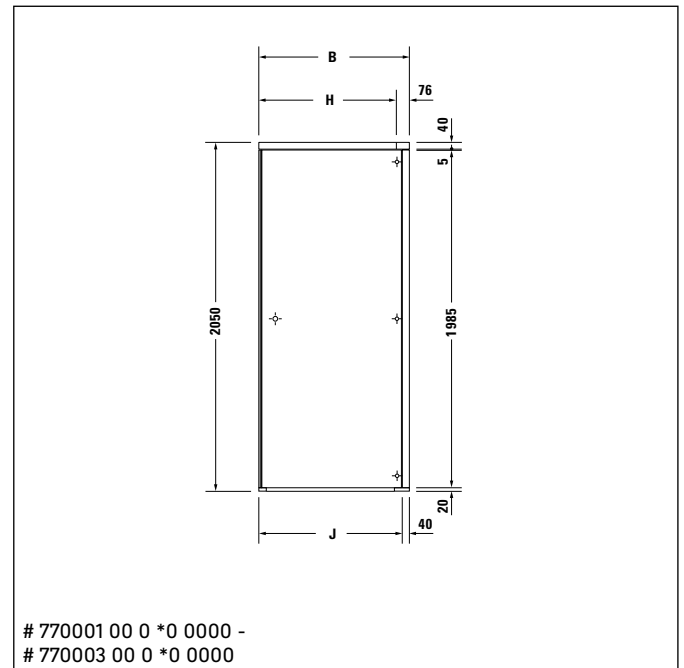

- = Mounting area for plumbing hardware
- = Pivot range of doors

Dimensions of large package (L x W x H)

2040 x 960 x 80 mm

Shipping dimensions (L x W x H)

2100 x 1090 x 450 mm

Shipping weight

~ 100 - 120 kg

Technical drawing - Shower screen

- = Mounting area for plumbing hardware
- = Pivot range of doors

Dimensions of large package (L x W x H) 2040 x 960 x 80 mm
Shipping dimensions (L x W x H) 2100 x 1090 x 450 mm
Shipping weight ~ 100 - 120 kg

Technical drawing - Shower screen

- = Mounting area for plumbing hardware
- = Pivot range of doors

Dimensions of large package (L x W x H)

2040 x 960 x 80 mm

Shipping dimensions (L x W x H)

2100 x 1090 x 450 mm

Shipping weight

~ 100 - 120 kg

Technical drawing - Shower screen

- = Mounting area for plumbing hardware
- = Pivot range of doors

Dimensions of large package (L x W x H)

2040 x 960 x 80 mm

Shipping dimensions (L x W x H)