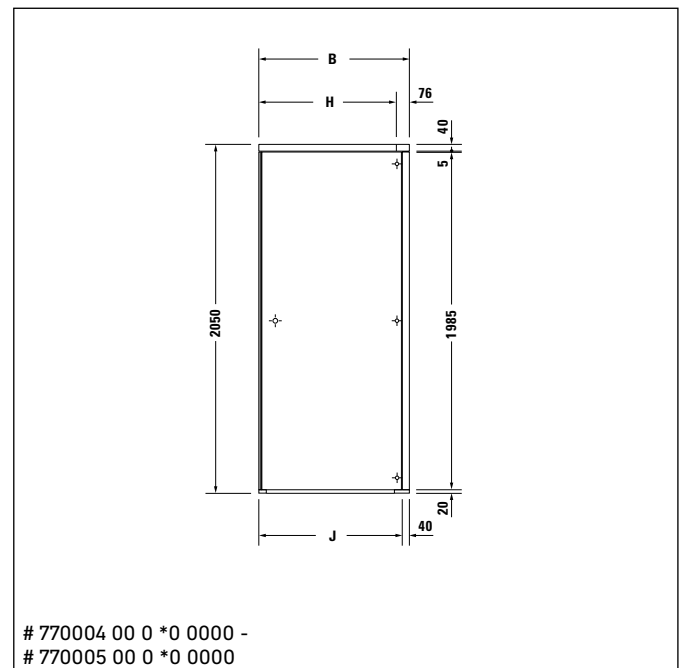

- = Mounting area for plumbing hardware
- = Pivot range of doors

Dimensions of large package (L x W x H)

2040 x 960 x 80 mm

Shipping dimensions (L x W x H)

2100 x 1090 x 450 mm

Shipping weight

~ 100 - 120 kg

Technical drawing - Shower screen

- = Mounting area for plumbing hardware
- = Pivot range of doors

Dimensions of large package (L x W x H) 2040 x 960 x 80 mm
Shipping dimensions (L x W x H) 2100 x 1090 x 450 mm
Shipping weight ~ 100 - 120 kg

Technical drawing - Shower screen

- = Mounting area for plumbing hardware
- = Pivot range of doors

Dimensions of large package (L x W x H)

2040 x 960 x 80 mm

Shipping dimensions (L x W x H)

2100 x 1090 x 450 mm

Shipping weight

~ 100 - 120 kg

Technical drawing - Shower screen

- = Mounting area for plumbing hardware
- = Pivot range of doors

Dimensions of large package (L x W x H)

2040 x 960 x 80 mm

Shipping dimensions (L x W x H)