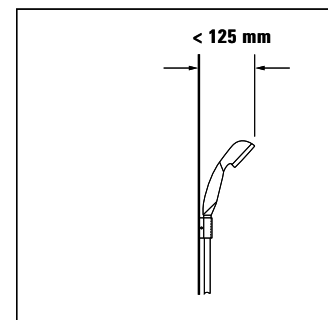

Max. projection

125 mm

NOTE! Since shower bars in combination with the handheld shower itself can exceed the dimension of 125 mm, every OpenSpace shower screen includes a conical shower head holder.

Max. projection of handheld shower