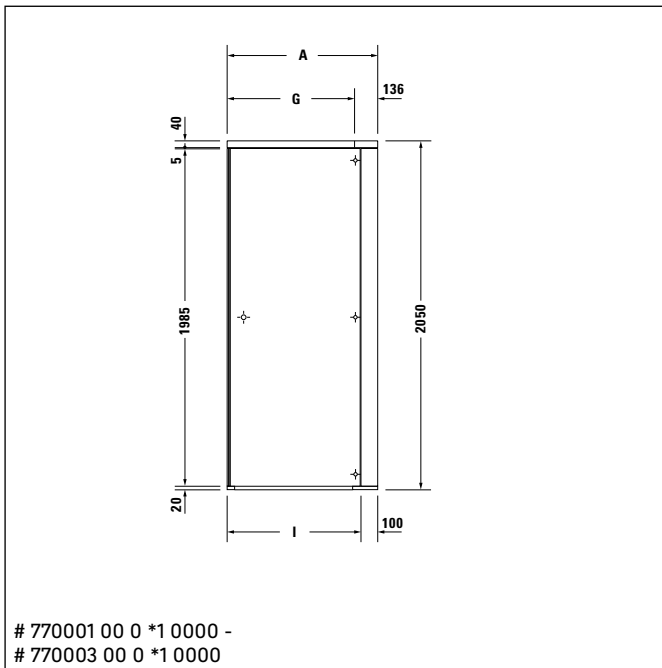

- = Mounting area for plumbing hardware
- = Pivot range of doors

Dimensions of large package (L x W x H)

2040 x 960 x 80 mm

Shipping dimensions (L x W x H)

2100 x 1090 x 450 mm

Shipping weight

~ 100 - 120 kg

Technical drawing - Shower screen

- = Mounting area for plumbing hardware
- = Pivot range of doors

Dimensions of large package (L x W x H) 2040 x 960 x 80 mm
Shipping dimensions (L x W x H) 2100 x 1090 x 450 mm
Shipping weight ~ 100 - 120 kg

Technical drawing - Shower screen

- = Mounting area for plumbing hardware
- = Pivot range of doors

Dimensions of large package (L x W x H)

2040 x 960 x 80 mm

Shipping dimensions (L x W x H)

2100 x 1090 x 450 mm

Shipping weight

~ 100 - 120 kg

Technical drawing - Shower screen

- = Mounting area for plumbing hardware
- = Pivot range of doors

Dimensions of large package (L x W x H)

2040 x 960 x 80 mm

Shipping dimensions (L x W x H)