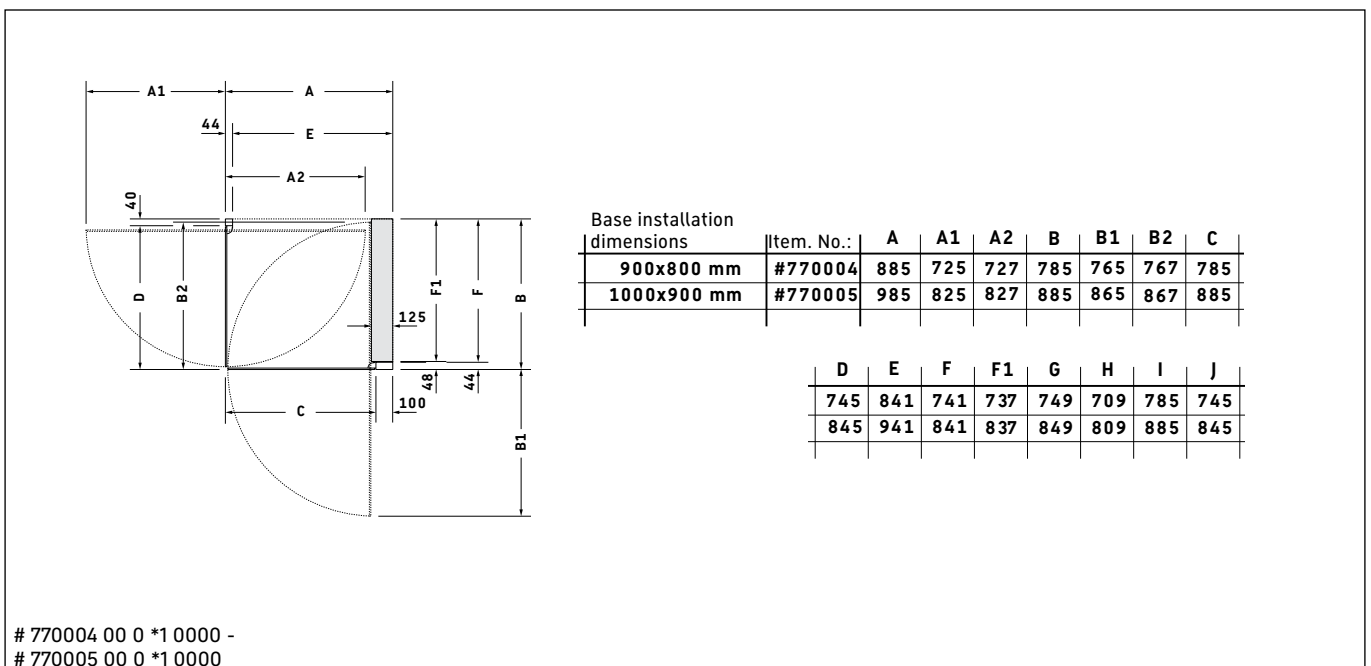

Technical drawing - Shower screen

- = Mounting area for plumbing hardware
- ..... = Pivot range of doors

Dimensions of large package (L x W x H)

2040 x 960 x 80 mm

Shipping dimensions (L x W x H)

2100 x 1090 x 450 mm

Shipping weight

~ 100 - 120 kg