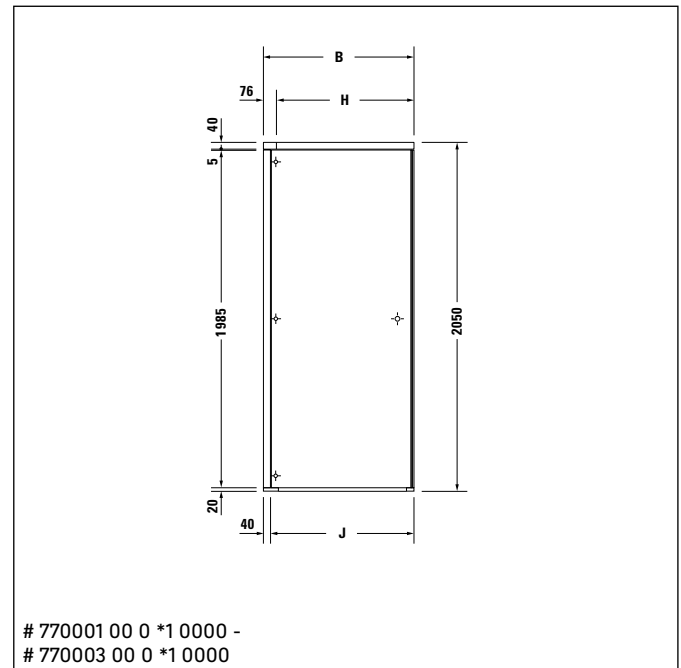

- = Mounting area for plumbing hardware
- = Pivot range of doors

Dimensions of large package (L x W x H)

2040 x 960 x 80 mm

Shipping dimensions (L x W x H)

2100 x 1090 x 450 mm

Shipping weight

~ 100 - 120 kg

Technical drawing - Shower screen

- = Mounting area for plumbing hardware
- = Pivot range of doors

Dimensions of large package (L x W x H) 2040 x 960 x 80 mm
Shipping dimensions (L x W x H) 2100 x 1090 x 450 mm
Shipping weight ~ 100 - 120 kg

Technical drawing - Shower screen

- = Mounting area for plumbing hardware
- = Pivot range of doors

Dimensions of large package (L x W x H)

2040 x 960 x 80 mm

Shipping dimensions (L x W x H)

2100 x 1090 x 450 mm

Shipping weight

~ 100 - 120 kg

Technical drawing - Shower screen

- = Mounting area for plumbing hardware
- = Pivot range of doors

Dimensions of large package (L x W x H)

2040 x 960 x 80 mm

Shipping dimensions (L x W x H)