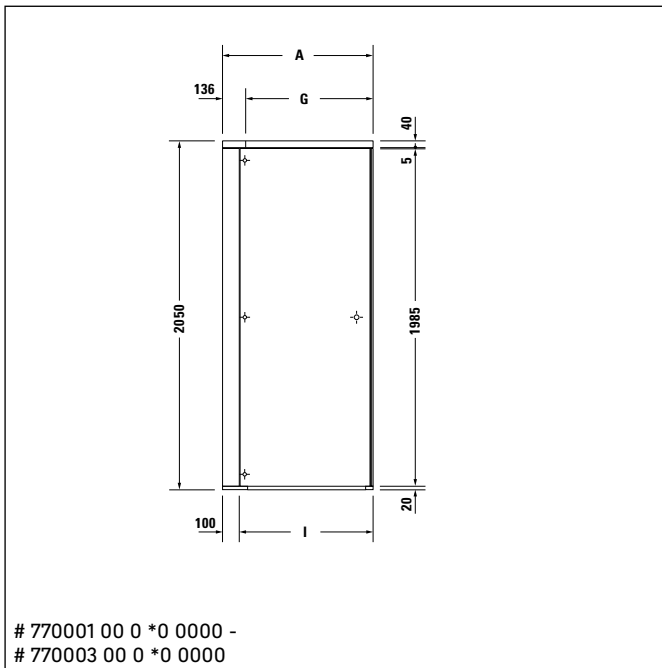

- = Mounting area for plumbing hardware
- = Pivot range of doors

Dimensions of large package (L x W x H)

2040 x 960 x 80 mm

Shipping dimensions (L x W x H)

2100 x 1090 x 450 mm

Shipping weight

~ 100 - 120 kg

Technical drawing - Shower screen

- = Mounting area for plumbing hardware
- = Pivot range of doors

Dimensions of large package (L x W x H) 2040 x 960 x 80 mm
Shipping dimensions (L x W x H) 2100 x 1090 x 450 mm
Shipping weight ~ 100 - 120 kg

Technical drawing - Shower screen

- = Mounting area for plumbing hardware
- = Pivot range of doors

Dimensions of large package (L x W x H)

2040 x 960 x 80 mm

Shipping dimensions (L x W x H)

2100 x 1090 x 450 mm

Shipping weight

~ 100 - 120 kg

Technical drawing - Shower screen

- = Mounting area for plumbing hardware
- = Pivot range of doors

Dimensions of large package (L x W x H)

2040 x 960 x 80 mm

Shipping dimensions (L x W x H)