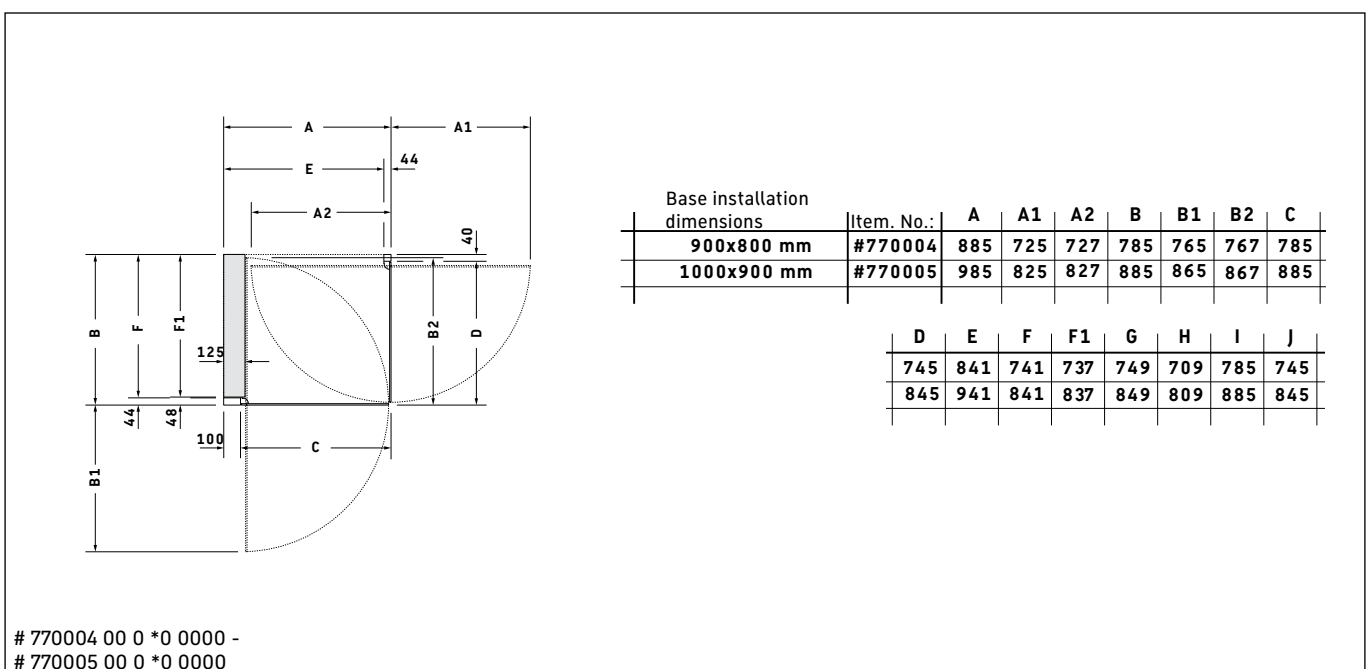

- = Mounting area for plumbing hardware
- = Pivot range of doors

Dimensions of large package (L x W x H)

2040 x 960 x 80 mm

Shipping dimensions (L x W x H)

2100 x 1090 x 450 mm

Shipping weight

~ 100 - 120 kg

Technical drawing - Shower screen

- = Mounting area for plumbing hardware
- = Pivot range of doors

Dimensions of large package (L x W x H) 2040 x 960 x 80 mm
Shipping dimensions (L x W x H) 2100 x 1090 x 450 mm
Shipping weight ~ 100 - 120 kg

Technical drawing - Shower screen

- = Mounting area for plumbing hardware
- = Pivot range of doors

Dimensions of large package (L x W x H)

2040 x 960 x 80 mm

Shipping dimensions (L x W x H)

2100 x 1090 x 450 mm

Shipping weight

~ 100 - 120 kg

Technical drawing - Shower screen

- = Mounting area for plumbing hardware
- = Pivot range of doors

Dimensions of large package (L x W x H)

2040 x 960 x 80 mm

Shipping dimensions (L x W x H)