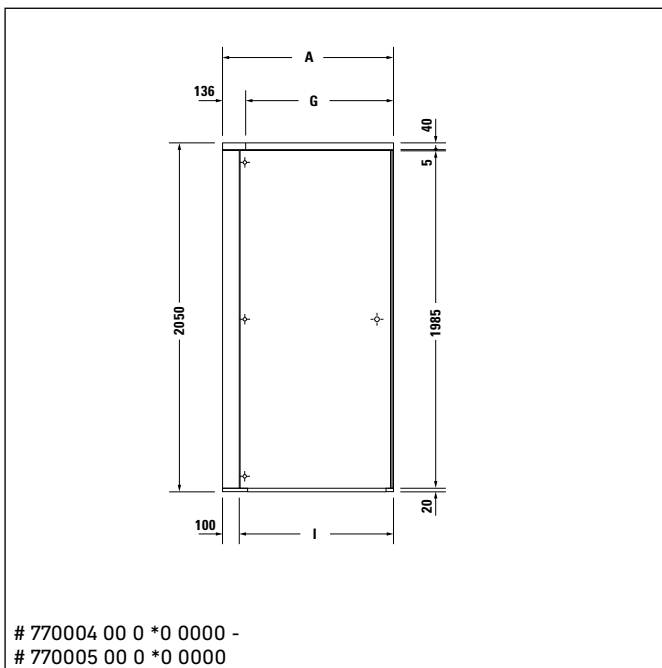

- = Mounting area for plumbing hardware
- = Pivot range of doors

Dimensions of large package (L x W x H)

2040 x 960 x 80 mm

Shipping dimensions (L x W x H)

2100 x 1090 x 450 mm

Shipping weight

~ 100 - 120 kg

Technical drawing - Shower screen

- = Mounting area for plumbing hardware
- = Pivot range of doors

Dimensions of large package (L x W x H) 2040 x 960 x 80 mm
Shipping dimensions (L x W x H) 2100 x 1090 x 450 mm
Shipping weight ~ 100 - 120 kg

Technical drawing - Shower screen

- = Mounting area for plumbing hardware
- = Pivot range of doors

Dimensions of large package (L x W x H)

2040 x 960 x 80 mm

Shipping dimensions (L x W x H)

2100 x 1090 x 450 mm

Shipping weight

~ 100 - 120 kg

Technical drawing - Shower screen

- = Mounting area for plumbing hardware
- = Pivot range of doors

Dimensions of large package (L x W x H)

2040 x 960 x 80 mm

Shipping dimensions (L x W x H)