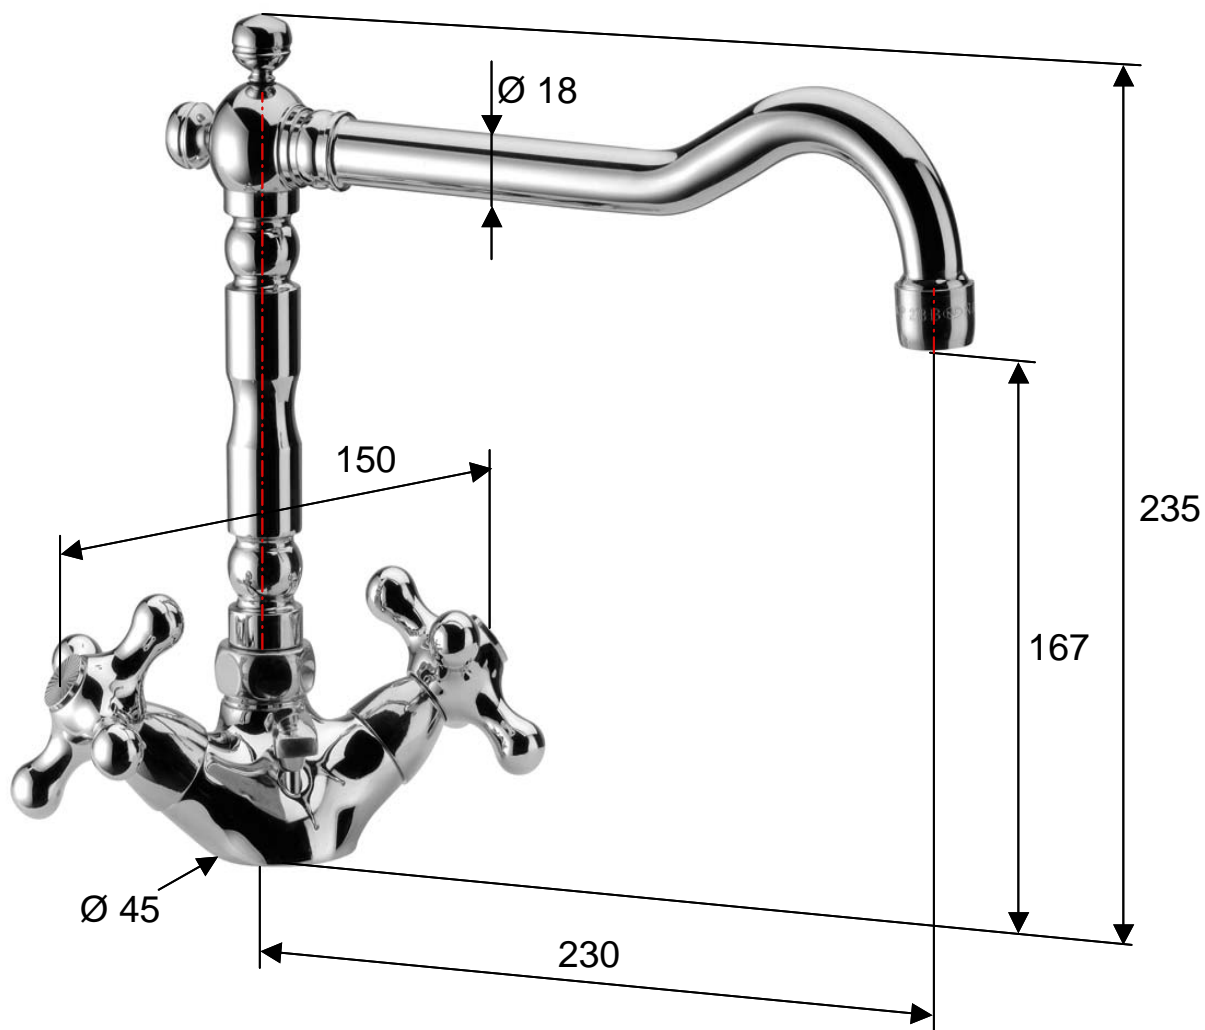

DANIEL

SCHEDA TECNICA TECHNICAL FEATURES

ART. COD.

V5400

MATERIALI / MATERIALS

OTTONE CROMATO / CHROME PLATED BRASS

CROMATURA / CHROME PLATING

UNI EN 248